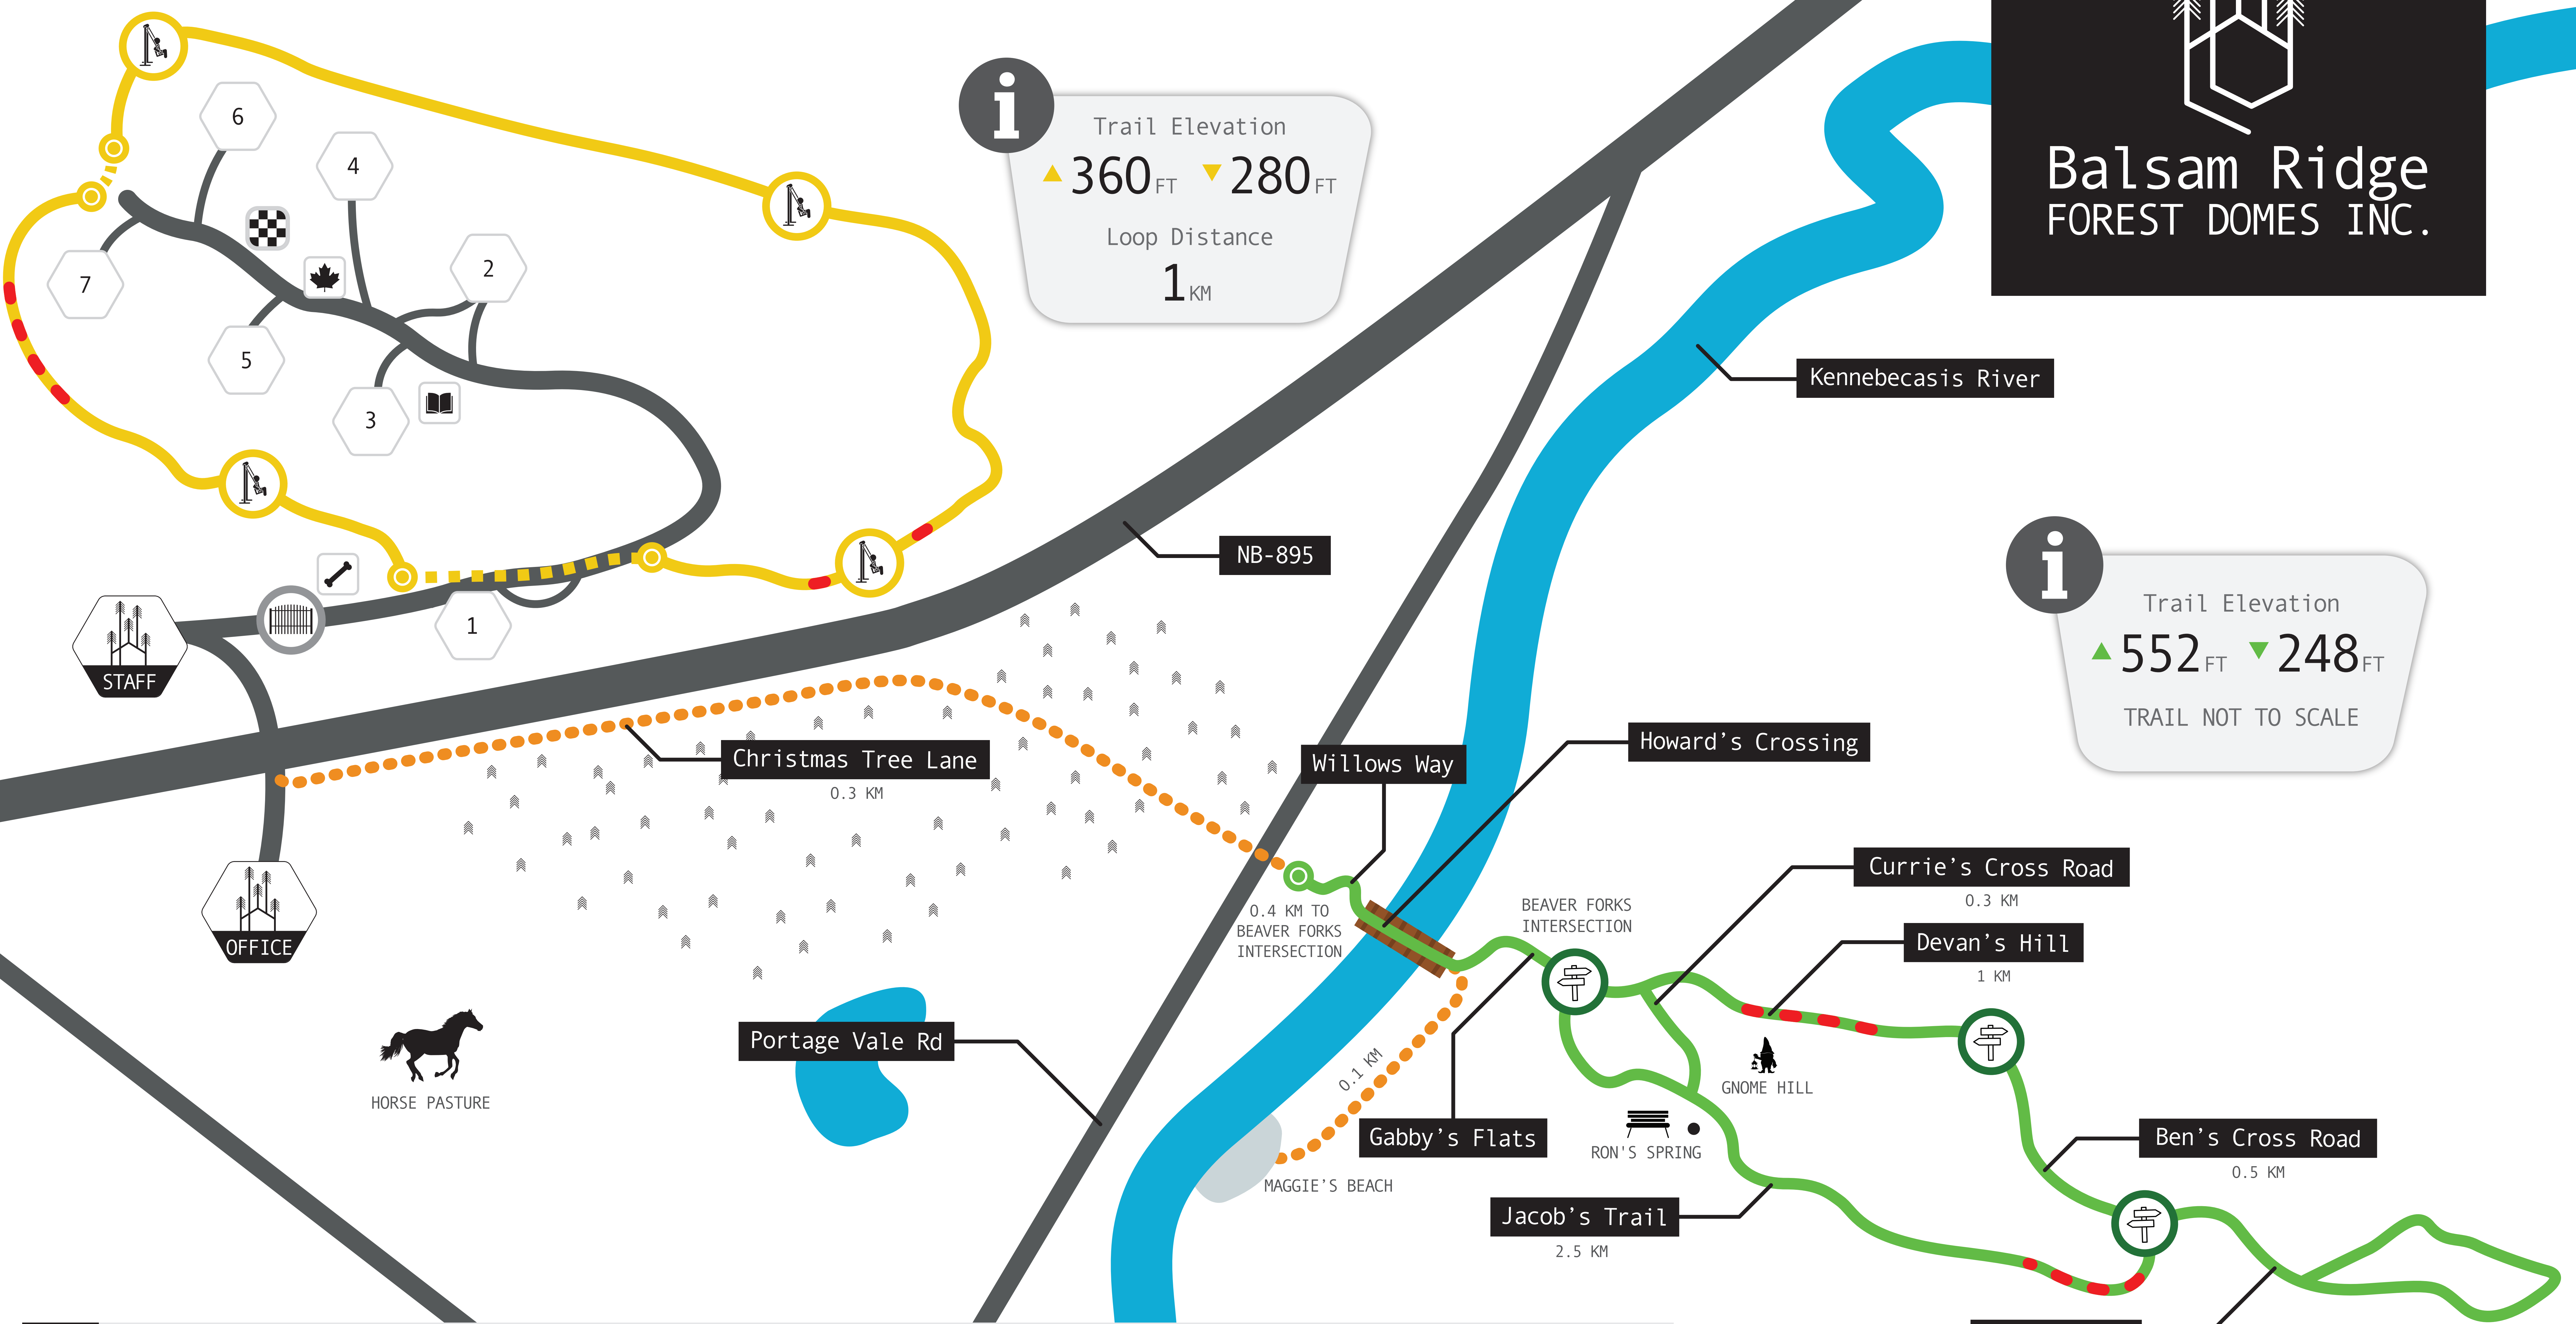

Resort Map

i Trail Elevation
 ▲ 360_{FT} ▼ 280_{FT}
 Loop Distance
 1_{KM}

i Trail Elevation
 ▲ 552_{FT} ▼ 248_{FT}
 TRAIL NOT TO SCALE

LEGEND	Domes:	COLLAR CLUB	STILLMAN TRAIL	START/END OF TRAIL
	1 - FARMHOUSE	MAPLE HOUSE	ACCESS PATHS	INTERSECTIONS
	2 - FUN	FOREST LIBRARY	TRAIL SYSTEM	TRAIL SWINGS
	3 - TREEHOUSE	CHESS BOARD	HILLS	SECURITY GATE
	4 - MOSSY LOG			
	5 - ADVENTURE			
	6 - ANCHOR			
7 - ARIZONA				