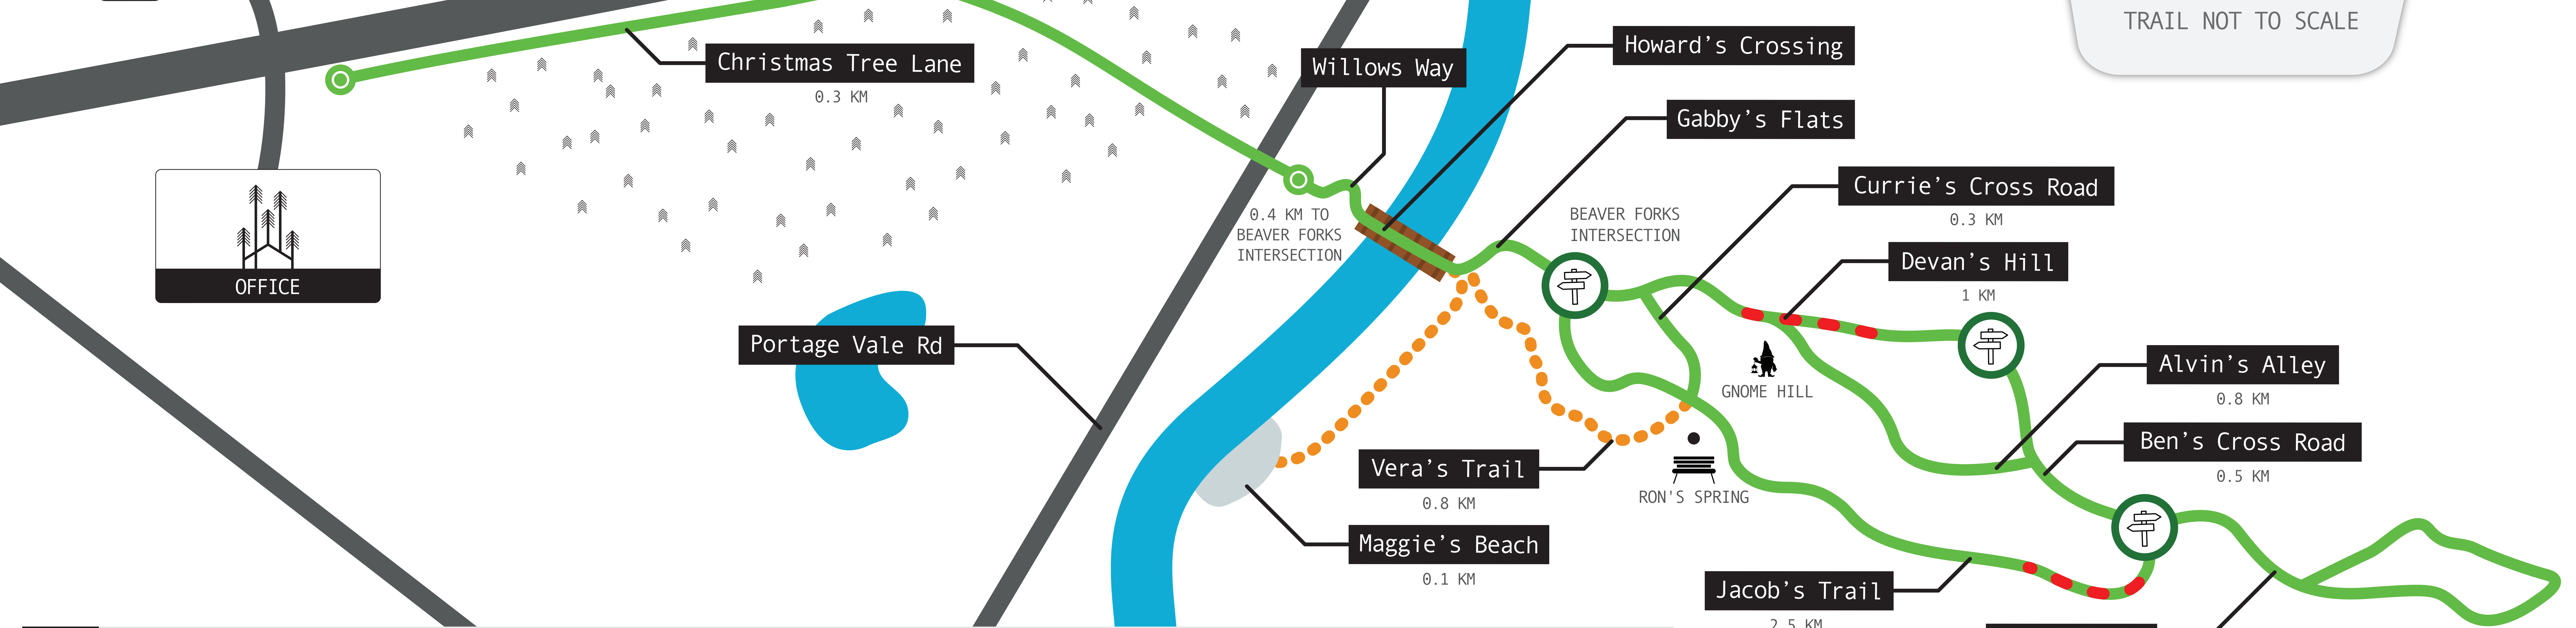

Resort Map

i Trail Elevation
 ▲ 360_{FT} ▼ 280_{FT}
 Loop Distance
 1_{KM}

i Trail Elevation
 ▲ 552_{FT} ▼ 248_{FT}
 TRAIL NOT TO SCALE

LEGEND	Domes:	FOREST LIBRARY	STILLMAN TRAIL	START/END OF TRAIL
	1 - FARMHOUSE	CHESS BOARD	ACCESS PATHS	INTERSECTIONS
	2 - FUN	MAPLE HOUSE	TRAIL SYSTEM	TRAIL SWINGS
	3 - TREEHOUSE	THE NEST	HILLS	SECURITY GATE
	4 - MOSSY LOG	COLLAR CLUB		
	5 - ADVENTURE			
	6 - ANCHOR			
7 - ARIZONA				